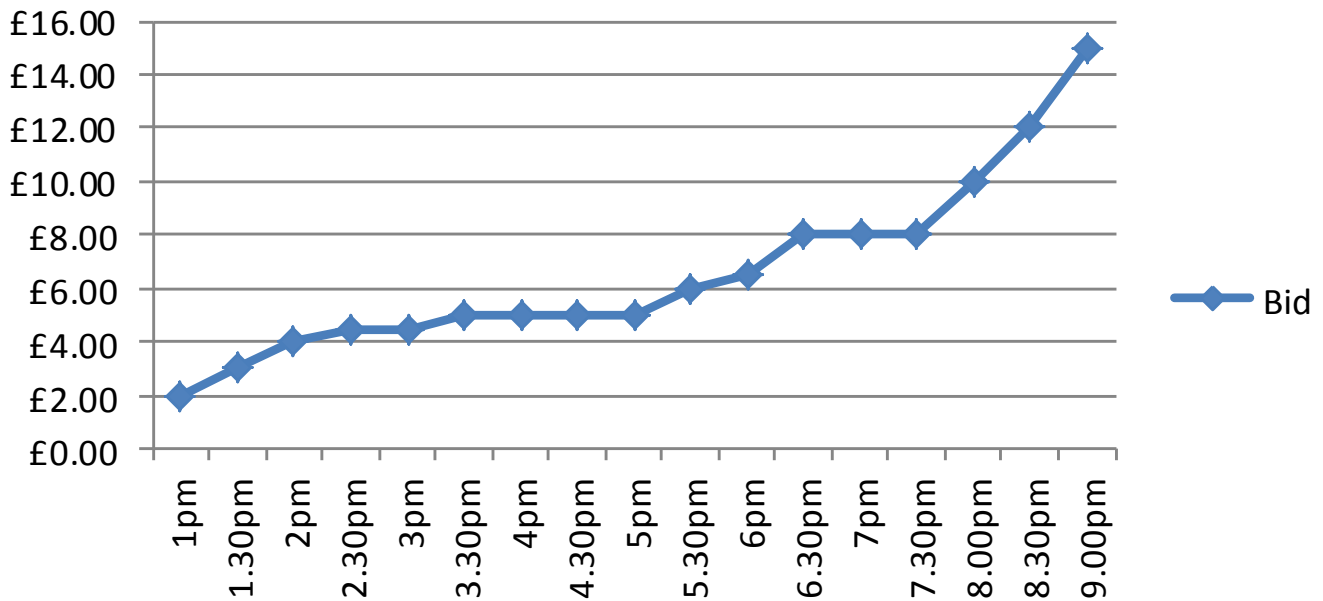

Reading a graph

A graph showing the history of a bid on ebay

Time	Bid
1pm	
1.30pm	
2pm	
2.30pm	
3pm	
3.30pm	
4pm	
4.30pm	
5pm	
5.30pm	
6pm	
6.30pm	
7pm	
7.30pm	
8.00pm	
8.30pm	
9.00pm	

Reading a graph

A graph showing the history of a bid on ebay

Time	Bid
1pm	
1.30pm	
2.30pm	£4.50
3pm	
5pm	
	£6.50
6.30pm	
9.00pm	