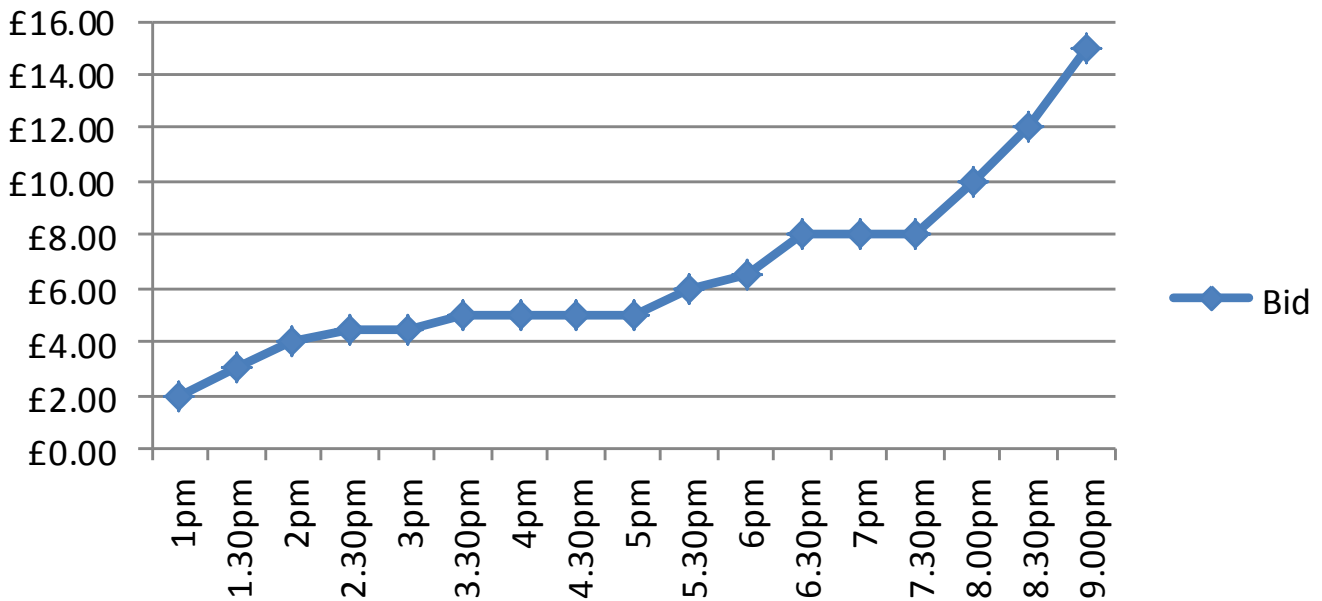

Reading a graph

A graph showing the history of a bid on ebay

Time	Bid
1pm	
1.30pm	
2pm	
2.30pm	
3pm	
3.30pm	
4pm	
4.30pm	
5pm	
5.30pm	
6pm	
6.30pm	
7pm	
7.30pm	
8.00pm	
8.30pm	
9.00pm	

Reading a graph

A graph showing the history of a bid on ebay

Time	Bid
1pm	
1.30pm	
2.30pm	£4.50
3pm	
5pm	
	£6.50
6.30pm	
9.00pm	